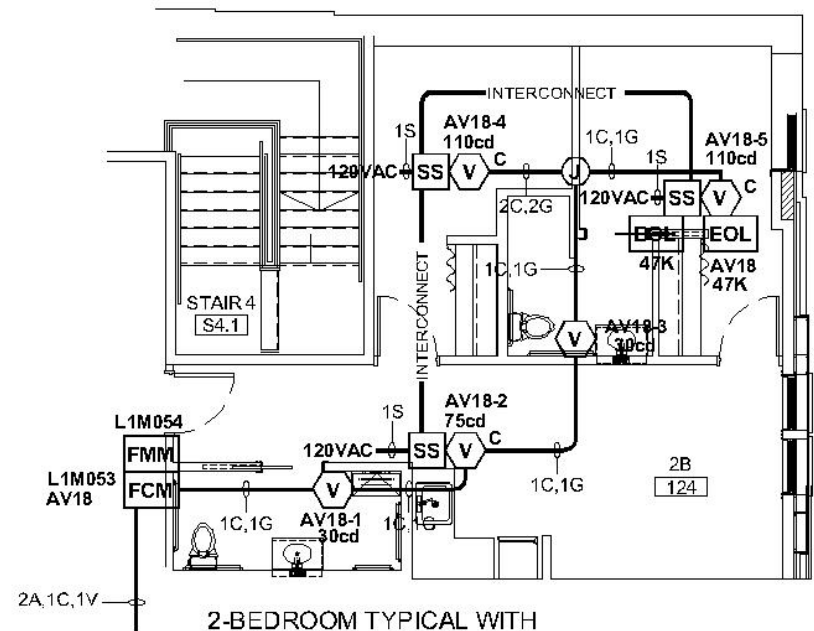

1-BEDROOM TYPICAL with
120VAC SINGLE STATION SMOKE DETECTOR

2-BEDROOM TYPICAL WITH
120VAC SINGLE STATION SMOKE DETECTOR

1-BEDROOM TYPICAL with ADDRESSABLE
SYSTEM SMOKE DETECTOR with SOUNDER BASE

2-BEDROOM TYPICAL WITH ADDRESSABLE
SYSTEM SMOKE DETECTOR with SOUNDER BASE