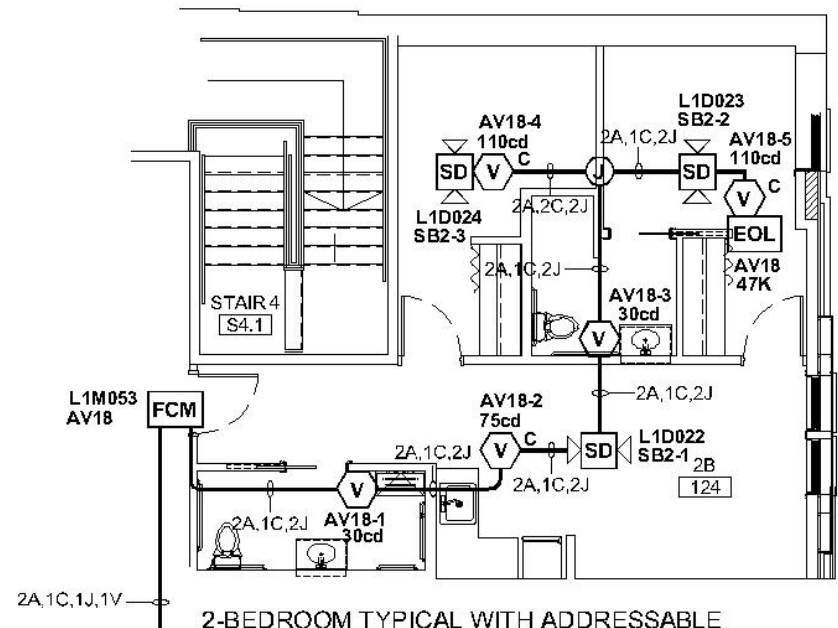

1-BEDROOM TYPICAL with
120VAC SINGLE STATION SMOKE DETECTOR

2-BEDROOM TYPICAL WITH
120VAC SINGLE STATION SMOKE DETECTOR

1-BEDROOM TYPICAL with ADDRESSABLE
SYSTEM SMOKE DETECTOR with SOUNDER BASE

2-BEDROOM TYPICAL WITH ADDRESSABLE
SYSTEM SMOKE DETECTOR with SOUNDER BASE