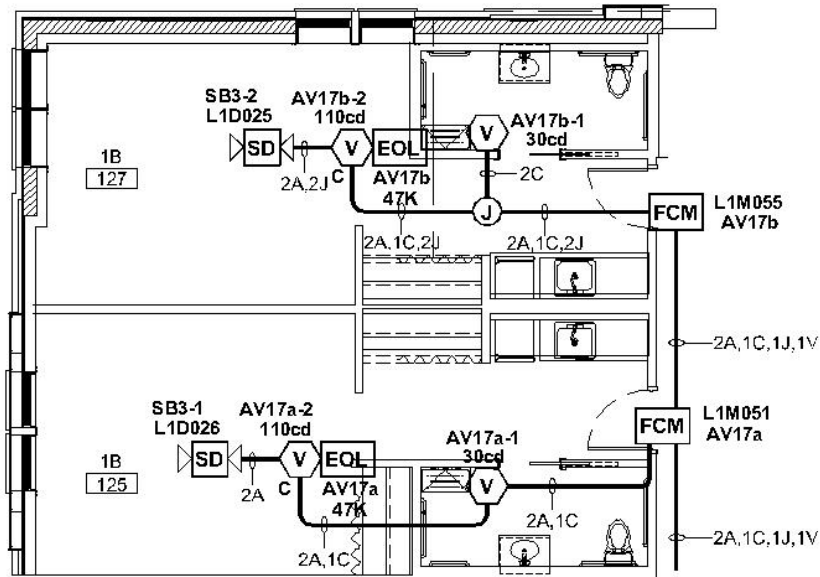

1-BEDROOM TYPICAL with
120VAC SINGLE STATION SMOKE DETECTOR

2-BEDROOM TYPICAL WITH
120VAC SINGLE STATION SMOKE DETECTOR

1-BEDROOM TYPICAL with ADDRESSABLE
SYSTEM SMOKE DETECTOR with SOUNDER BASE

2-BEDROOM TYPICAL WITH ADDRESSABLE
SYSTEM SMOKE DETECTOR with SOUNDER BASE